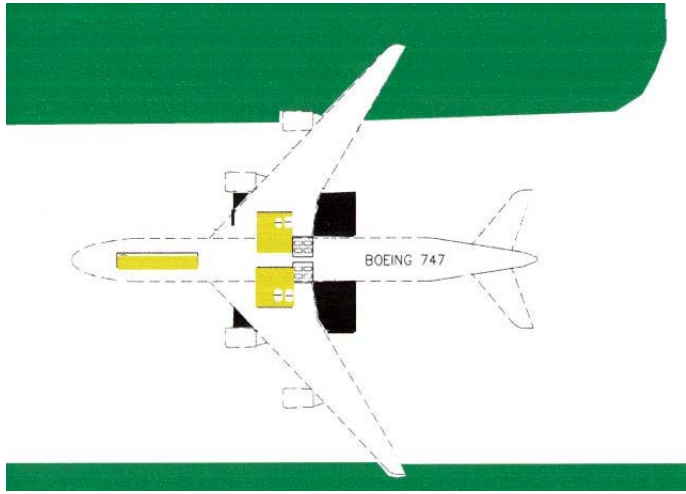

Jackson Aircraft Weighing Service
 Is pleased to provide a quote for:
 747 in ground scale system

Boeing 747 in ground scale system

System is capable of capturing several different types of aircraft:
 DC8, 9, DC10 (with out center gear), 707, 727, 747, 757, 767,777
 System built to customer specifications and aircraft types.

Scale system

- Pit mounted weighbridge platforms
- Data acquisition and control processor
- Weight indication and status monitoring
- Accurate to 1/10th of 1 percent from 20% to 100% loads

747 at the Boeing paint shop on the system

Parameter Specification

Accuracy ± 0.1 % applied load between 20% and 100%

Reads in lbs. or Kg

Capacity is 400,000Kg

Weight increment 20Kg

Additional weighbridges can be added for other aircraft

Hydrostatic load cell based weighing system

Flush in the ground installation allows for easy pull on operation at the ICAO development site in South America

Unit price is \$763,000.00 USD plus freight.

FOB United States, freight charges will be assessed from that point to the final destination.