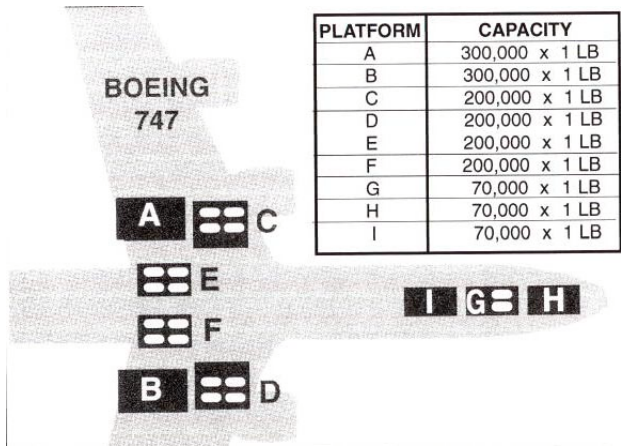

Jackson Aircraft Weighing Service
 Is pleased to provide a quote for:
 747 in ground scale system

Boeing 747 in ground scale system

System is capable of capturing several different types of aircraft:
 DC8, 9, DC10 (with out center gear), 707, 727, 747, 757, 767,777
 System built to customer specifications and aircraft types.

Scale system

- Pit mounted weighbridge platforms
- Data acquisition and control processor
- Weight indication and status monitoring
- Accurate to 1/10th of 1 percent from 20% to 100% loads

747 at the Boeing paint shop on the system

Parameter Specification

Accuracy ± 0.1 % applied load between 20% and 100%

Reads in lbs. or Kg

Capacity is 400,000Kg

Weight increment 20Kg

Additional weighbridges can be added for other aircraft

Hydrostatic load cell based weighing system

Flush in the ground installation allows for easy pull on operation at the ICAO development site in South America

Unit price is \$763,000.00 USD plus freight.

FOB United States, freight charges will be assessed from that point to the final destination.