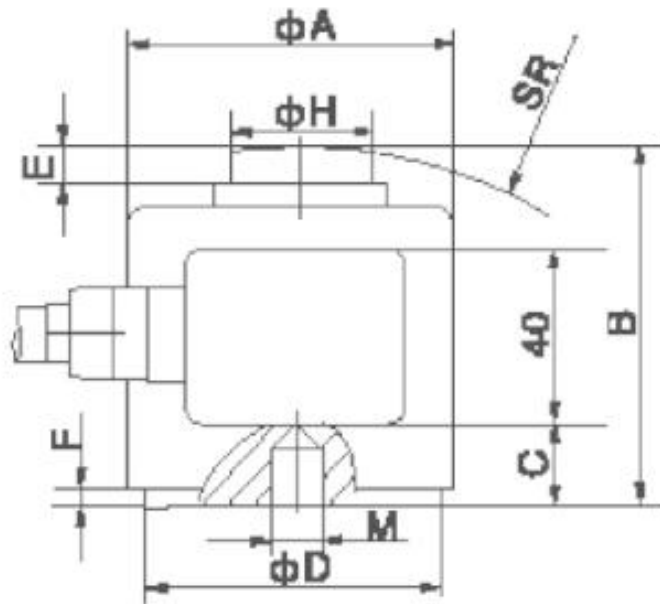

Contact Us

920-4-100CS Quote: \$10,995.00 + Shipping

Four 100,000lb cell transducers, one inch mounting, 400,000lbs total system capacity, digital indication.

Larg Jet four cell kit with two case pack up

High speed digital indication

100,000lb load cell with cable

Cells mounted in individual cases

Input(+): Green

Output(-): Red

Input(-): Black

Output(+): White

1/2" NPT

**Wiring:**

• Shielded, 4 conductor cable:  $\phi$  7.5mm.

• Standard cable length:

10t - 10m; 25t - 100t - 20m; 10Klb - 500Klb - 9m

Total stainless steel construction, four column construction, reliable performance.  
With OIML approval:(PTB:D09-07.11)